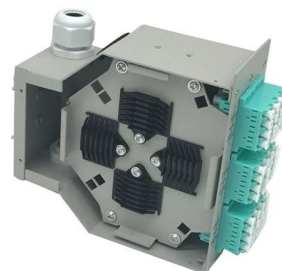

ABL-FSC001

ABL-FSC001 24F/48F Horizontal Fiber Optic Splice Closure - Durable, weatherproof enclosure for fiber optic cable splicing. Ideal for aerial, underground, and direct

[Contact Us](#)