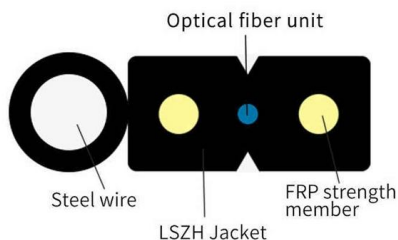

Distribution Boards

Shop ARB's range of robust and efficient distribution boards, ensuring reliable power distribution and safety in your electrical setups.

[Contact Us](#)