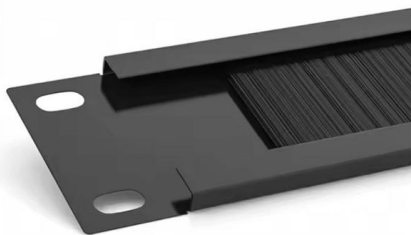

[Contact Us](#)

**AfricanBoxWorks**

African Box Works - Manufacturer in Muldersdrift, Gauteng African Box Works operates as a Gauteng-based manufacturer focused on cold chain packaging.

[Contact Us](#)

**Distributions , Umeme Africa Engineering**