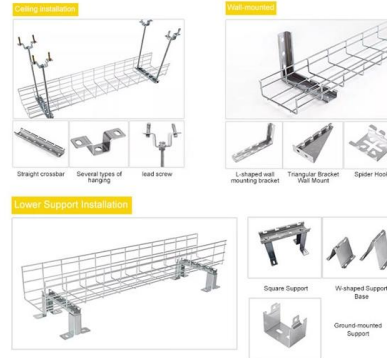

ZYXEL XMG1930 30HP 24 Port 2.5G Multi Gigabit L3 Smart Nebula

Shop ZYXEL XMG1930 30HP 24 Port 2.5G Multi Gigabit L3 Smart Nebula Cloud Managed PoE Switch with 2 10G SFP+ Uplinks and 4 10G Black products at Best Buy. Find low everyday prices and buy

[Contact Us](#)

INSTALLATION METHOD

JetStream 28-Port Gigabit Smart Switch with 24-Port PoE+

JetStream 28-Port Gigabit Smart Switch with 24-Port PoE+ 250 W PoE Budget: 24x 802.3at/af-compliant PoE+ ports with a total power supply of 250 W *. Full Gigabit

[Contact Us](#)

LANCOM GS-3628XUP: LANCOM Systems GmbH

28-Port Layer-3-Lite Access Switch mit PoE++ für Netzwerke mit höchsten Leistungsansprüchen.

[Contact Us](#)