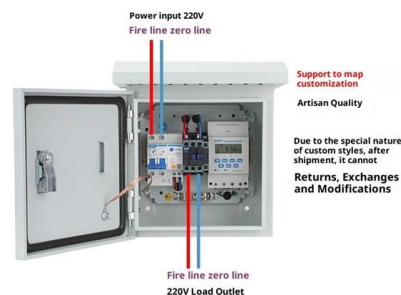

Product Wiring Diagram

Server Rack Battery Amp Nova , Huijue I & C Energy Storage Solutions

The Server Rack Battery Amp Nova isn't just hardware - it's an energy resilience strategy. With 47 patents pending and UL 9540A certification completed, this platform evolves with your operational

[Contact Us](#)