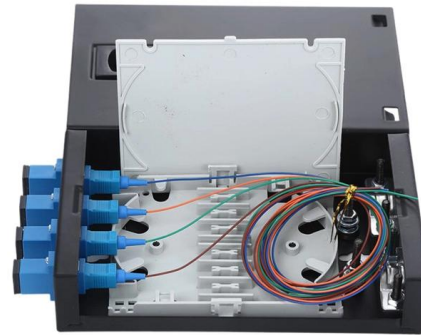

Busway Systems

Smart Switchgear for building and infrastructure refers to advanced low-voltage electrical switchgear solutions designed specifically to meet the high demands of

[Contact Us](#)

- ☒ IP65/IP55 OUTDOOR CABINET
- ☒ IP54/55
- ☒ OUTDOOR ENERGY STORAGE CABINET
- ☒ OUTDOOR BATTERY CABINET

Low Voltage Products , Low Voltage Products , ABB

ABB provides a full range of low voltage solutions to connect, protect, control and measure a wide range of electrical installations, enclosures,

[Contact Us](#)

Busbars

ABB busbar systems enable safe and easy cross-wiring of miniature circuit breakers, residual current devices and other Modular DIN-Rail products.

[Contact Us](#)