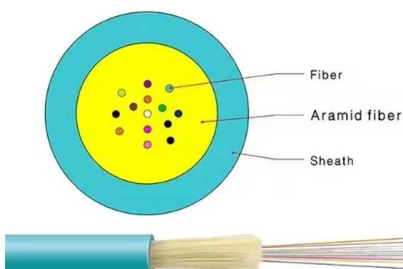

[Contact Us](#)

PoE Switch: Ultimate Guide

PoE switches combine data and electrical power transmission over a single Ethernet cable. When a PoE-compatible device, for example, an IP

[Contact Us](#)

What is a PoE Switch? Choose the Right One

The PoE switch continuously monitors the power demands of connected devices to ensure efficient power distribution and to prevent

[Contact Us](#)

What is a PoE switch (Power over Ethernet switch)?

A PoE switch provides power and network connectivity over Ethernet cables to access points, security cameras, and other Internet of Things devices