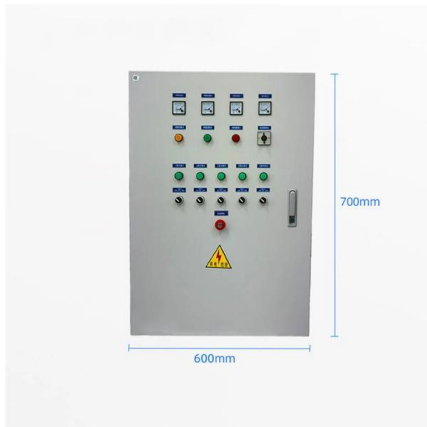

A Comprehensive guide to PoE Switches and their Uses

PoE switches enable remote monitoring, control, and management of connected devices from a single location, improving network reliability and efficiency. This

[Contact Us](#)

PoE Switch: Ultimate Guide

PoE switches combine data and electrical power transmission over a single Ethernet cable. When a PoE-compatible device, for example, an IP

[Contact Us](#)

What is a PoE Switch? Choose the Right One

The PoE switch continuously monitors the power demands of connected devices to ensure efficient power distribution and to prevent

[Contact Us](#)