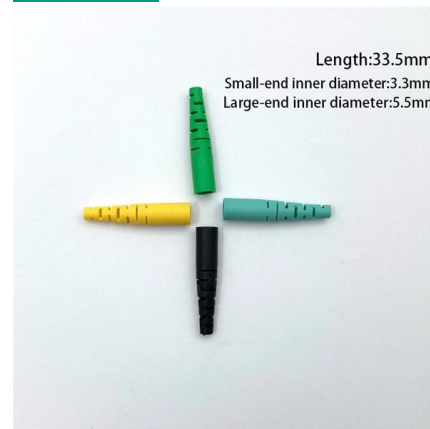

WAN platforms price, features and quickspecs.

[Contact Us](#)

HPE Aruba Networking EC-XL-H 6x SFP28 1/10/25G SD-WAN Gateway

HPE Aruba Networking EdgeConnect SD-WAN augmented with SWG helps organizations protect all users and things from web-based threats eliminating the need to install an SSE agent on each device.

[Contact Us](#)

HPE Aruba Networking EC-S-P 8x RJ45 10/100/1000 4x SFP+ 1/10G SD-WAN

The EC-S-P SD-WAN gateway is a compact form factor thin edge branch gateway appliance that serves to build an SD-WAN fabric using Zero Touch Provisioning. It supports MPLS, 4G/5G/LTE,

[Contact Us](#)

HPE Aruba Networking EdgeConnect SD-WAN , HPE Store Portugal

HPE Aruba Networking EdgeConnect SD-WAN delivers secure, high-performance WAN connectivity with cloud-first architecture and intelligent traffic routing.

[Contact Us](#)