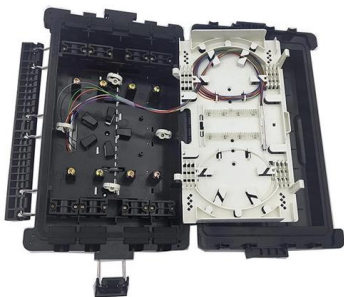

[Contact Us](#)

HPE Aruba Networking EdgeConnect 10108-NFR 1G 2x SFP 2x

HPE Aruba Networking EdgeConnect SD-WAN augmented with SWG helps organizations protect all users and things from web-based threats eliminating the need to install an SSE agent on each device.