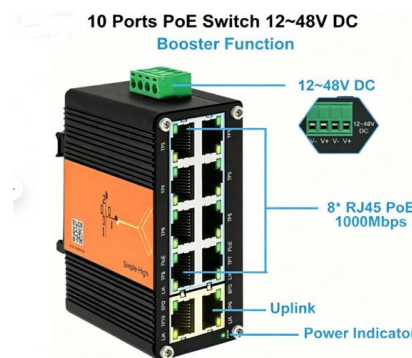

HPE SD-WAN Platforms

For network administrators and systems integrators alike, SD-WAN Software and Gateways includes a free mobile application that simplifies the onboarding of branch devices and an SD-WAN orchestrator

[Contact Us](#)