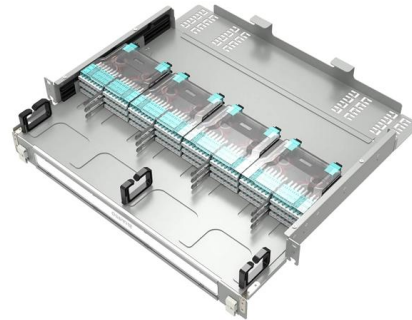

and Gateways

HPE Aruba Networking SD-WAN Software and Gateways utilize user, device, application, and location context to dynamically apply granular security policies in real-time as devices join the network

[Contact Us](#)