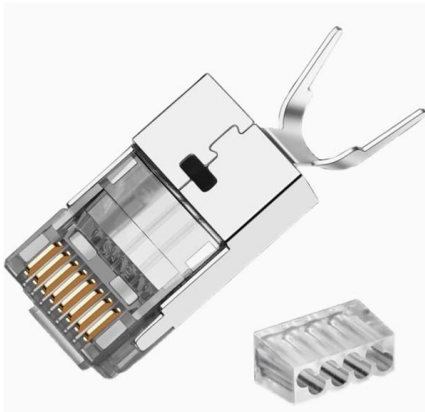

8 Port Wall Mount Fiber Optic Patch Panel

the 8 port fiber patch panel fits wall mount, its small size is ideal to install in inside cabinet, it is especially for mini-network terminal distribution.

[Contact Us](#)

12 Port FTTH Fiber Distribution Box for 1x8 Blockless

The indoor & outdoor 12 port optical distribution box supports 2 entry cables with dia [Contact Us](#)