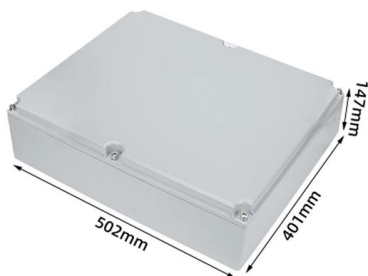

Fiber Termination Box Manufacturer , FTTH FTTx Solutions

Fiber Termination Box Manufacturer for FTTH & FTTx Networks A fiber termination box is used to terminate, splice, and distribute optical fibers in FTTH and FTTx networks. It supports multiple ports

[Contact Us](#)