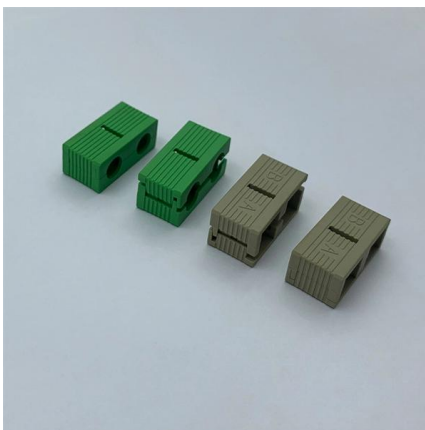

Indoor/Outdoor 8 Core Fiber Optic Termination Box

Our FAT-8T 8 core fiber optic termination box brings you seamless integration and efficiency to your FTTH network systems.

[Contact Us](#)