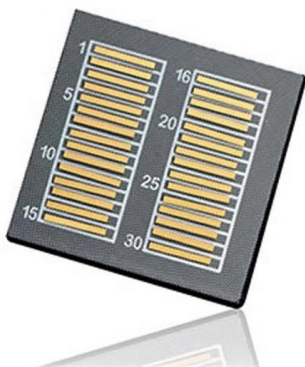

What is a Fiber Access Terminal? Functions, Types, and

This makes them central connection points ensuring secure, effective, and organized handling of optical fibers. Key Functions of a Fiber Access

[Contact Us](#)

Premium 8-Core Fiber Optic Terminal Box For High

BD-FTB-8B fiber terminal box is able to hold up to 8 subscribers. The fiber optic terminal box is used as a termination point for the feeder cable to connect with

[Contact Us](#)

Premium 8-Core Fiber Optic Terminal Box For High

The fiber optic terminal box is used as a termination point for the feeder cable to connect with drop cable in FTTx network system. Terminal box integrates fiber

[Contact Us](#)