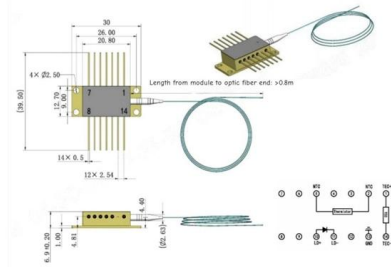

[Contact Us](#)

FTTH Distribution Terminal Box, FTTH Fiber Optic

Fiber Optic Termination Box is used in the end termination of drop cables in residential buildings and villas, to fix and splice with pigtailed. UnitekFiber supplies

[Contact Us](#)

HJ FTTH Fiber Distribution Box 24 Core IP65 Wall Mount Optical Terminal

Optical splitter: meets box-type optical splitter 1:4, 1:8 Enclosure Material: ABS/PC/Metal Mounting Type: Wall-mount, pole-mount, flush-mount Applicable Cable Type: Standard optical cable / drop cable

[Contact Us](#)

Outline drawings
mm

12 Port Fiber Access Terminal Box For Steel-tube

The 2 ports fiber optic junction box allows max 12 cores splicing and 1x8 splitting, Widely used in residential, business buildings for cable distribution.