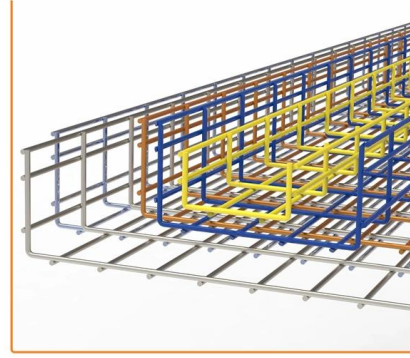

HJ FTTH Fiber Distribution Box 24 Core IP65 Wall Mount Optical Terminal

Optical splitter: meets box-type optical splitter 1:4, 1:8 Enclosure Material: ABS/PC/Metal Mounting Type: Wall-mount, pole-mount, flush-mount Applicable Cable Type: Standard optical cable / drop cable

[Contact Us](#)