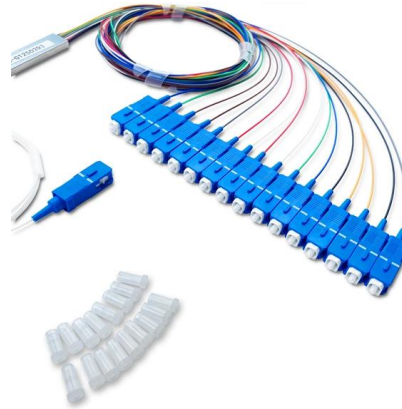

**Enbeam OM1 Multimode Fibre Optic Cable Loose Tube 8 Core**

These compact, lightweight cables are extremely flexible and are quick and easy to install. The cables are constructed around a gel filled (non-dripping and silicon free) tube containing up to 24 colour