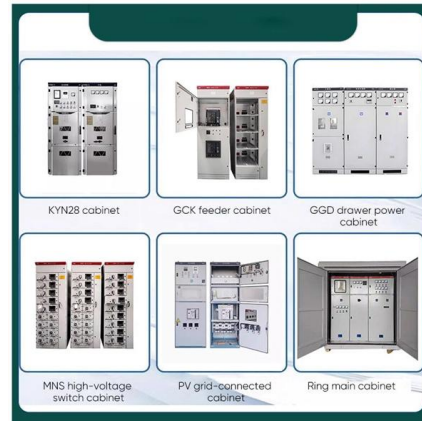

6U RiCool OpenVPX Chassis Platform

Designed for high-power OpenVPX systems requiring advanced cooling (using 3U boards) Up to 2000W in a 6U chassis height (for 3U boards), 125W/slot. Adding

[Contact Us](#)

6U 600mm Wide x 600mm Deep IP55 Wall Mount Outdoor Cabinet

AZE's NEMA 4, NEMA 4X Outdoor telecom cabinet enclosures are designed to protect your sensitive network equipment from harsh environments, with 6U, 9U, 12U, 15U and 18U available.

[Contact Us](#)