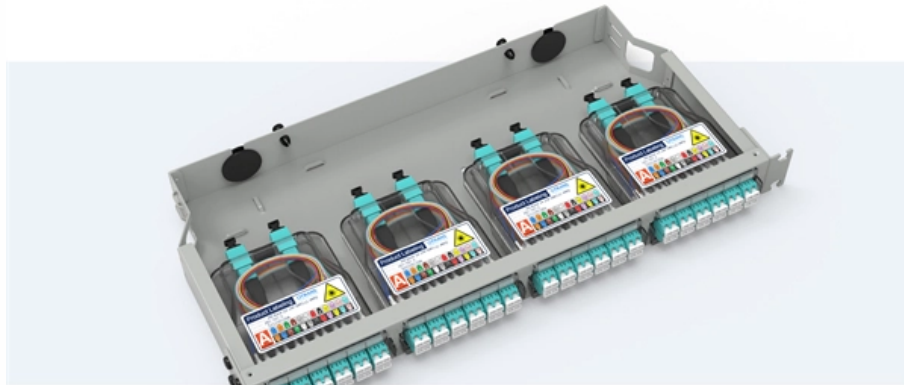

FRINDEL OPTICS

6u Telecom Chassis

Pre-Terminated Patch Panel

-  Multi-application support
-  Flexible configurativon
-  Modular design

Cable Gland Plug
28mm Cable Gland Plug

MPO-LC up to 96 cores
MPO direct connection 48 ports

Mounting Bracket
Semi-open mounting holes

6u Telecom Chassis

6U Wall Mount Rack Open Frame 19 Inch Server

Product description 19" Wall Mount Cabinet Network Rack, 6U Tedgetal 2 post open frames are designed for mounting servers and other networking equipment. They

[Contact Us](#)

OpenVPX Chassis Product Line

1U Rack Mount Chassis Product Line OpenVPX can offer from 1 slot to 14 slots in a 19" rack mount chassis. Each slot is designed for either 3U or 6U VPX modules leading to heights of 8U to 11U when

[Contact Us](#)

Length:33.5mm
Small-end inner diameter:4.0mm
Large-end inner diameter:6.0mm

6U VME 6021 Full Size Chassis , Kontron

The VME 6021 Full Size Chassis is a heavy-duty 19" enclosure designed to host up to 21 six-unit VME or VME64 modules in an 8U rack format. Its modular build--consisting of a bin, fan tray, and high