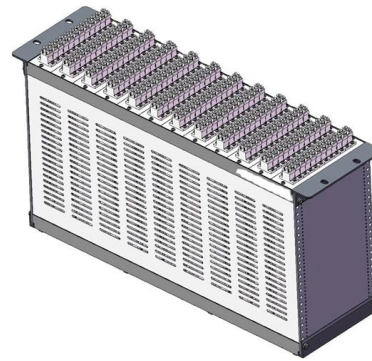

[Contact Us](#)

OpenVPX Chassis Product Line

1U Rack Mount Chassis Product Line OpenVPX can offer from 1 slot to 14 slots in a 19" rack mount chassis. Each slot is designed for either 3U or 6U VPX modules leading to heights of 8U to 11U when

[Contact Us](#)

6U enclosure, modular COTS, chassis, frame, Eurocard,

The Pixus open-standard modular COTS Eurocard chassis holds 6U boards in a 6U subrack without fans or in a 7U-10U enclosure with a fan tray. The cooling

[Contact Us](#)

Length:33.5mm
Small-end inner diameter:4.0mm
Large-end inner diameter:6.0mm

6U VME 6021 Full Size Chassis , Kontron

The VME 6021 Full Size Chassis is a heavy-duty 19" enclosure designed to host up to 21 six-unit VME or VME64 modules in an 8U rack format. Its modular build--consisting of a bin, fan tray, and high