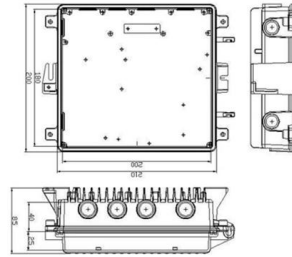

Aluminum Busbar Supplier , EC Grade , Chalco Aluminum

The price of aluminum busbars depends on alloy type, cross-sectional size, surface treatment, and fabrication complexity. As a professional aluminum busbar

[Contact Us](#)

PHB_SIVACON_8PS

SIVACON 8PS Busbar Trunking Systems The availability of the latest data, information, and technical selection criteria is fundamental for the efficient management of planning tasks.

[Contact Us](#)

Bus Bar Price

They incorporate features like varied current and voltage ratings, high-quality materials, insulation properties, lightweight designs, and efficient cooling mechanisms. These BusBar Chambers are

[Contact Us](#)