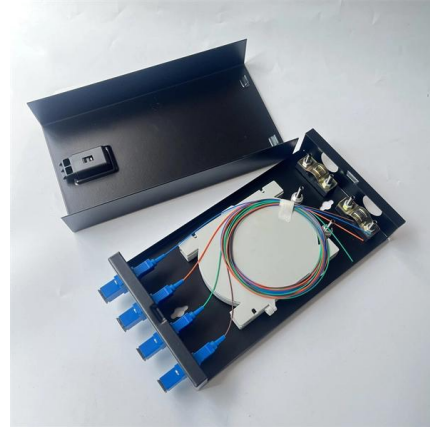

LVS04631 - Busbar interconnector, PrismaSeT 6300, 6 Crossbars supporting vertical Cu Connections W1200

[Contact Us](#)

6300A Aluminum Bar , Lafer Group Innovation

Discover the new 6300A aluminum bar - a single extruded profile for high performance, reliability, and simplified installation.