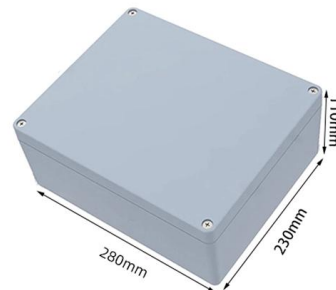

New universal aluminum busbar system up to 6300 A

Smart-Energy Plus The new busbar system for power up to 6300 A with a nickel contact surface Prevents oxidation and increases durability without changing

[Contact Us](#)

New universal aluminum busbar system up to 6300 A

The new busbar system for power up to 6300 A with a nickel contact surface Prevents oxidation and increases durability without changing performance.

[Contact Us](#)

Buy ABB Main Busbar 6300A , Ram Automations

The Main Busbar 6300A 1STQ001767M0000, with a width of 1000mm, is a critical component for efficient power distribution in industrial and commercial settings. This ABB busbar is engineered to

[Contact Us](#)