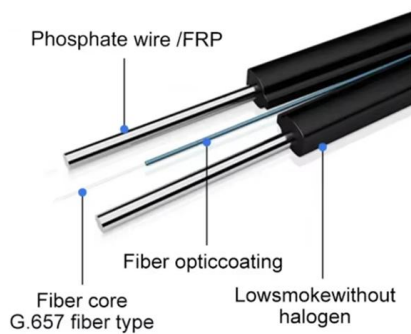

Understanding Distribution Boxes: A Comprehensive Guide

A distribution box, also known as a power distribution box or electrical distribution box, is used to distribute electrical power safely to multiple

[Contact Us](#)

MuxLab 500800-TX-WP-WH Quick Installation Manual

View and Download MuxLab 500800-TX-WP-WH quick installation manual online. KVM HDMI over IP PoE Transmitter Wall-Plate, 4K/60. 500800-TX-WP-WH transmitter pdf manual download. Also for:

[Contact Us](#)

Installation Instructions

SE 000947 A 500464 V2 HDMI 2.0 Fiber Extender Kit Installation Guide_v2 November 6, 2023

[Contact Us](#)