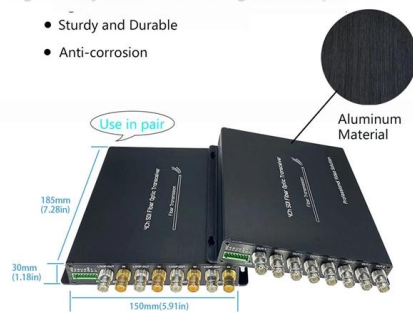

High Quality Aluminum Housing with Compact Size

- Sturdy and Durable
- Anti-corrosion

Small distribution box installation steps

The steps to install a small distribution box include selecting a suitable location, installing the base, placing the distribution box, connecting the

[Contact Us](#)

M500800 Manual

The following table describes some of the symptoms, probable causes and possible solutions in regard to the installation of the KVM HDMI over IP PoE Extender, 4K@60:

[Contact Us](#)