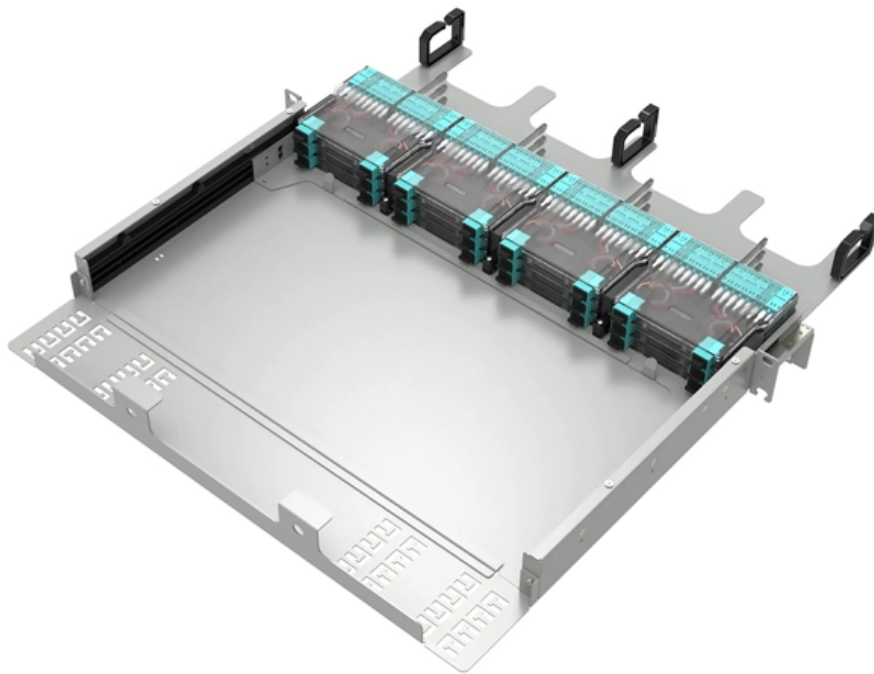

4U Waterproof Switch