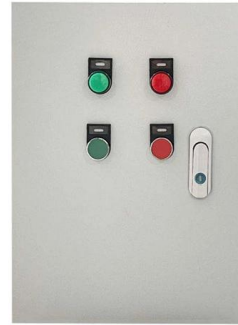

Waterproof Switches

CPI waterproof switches are specifically designed for applications involving control and sensing in outdoor equipment and devices. There are different options for actuation including by hand or using

[Contact Us](#)