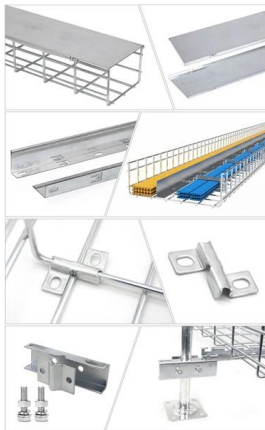

Waterproof Switches

CPI waterproof switches are specifically designed for applications involving control and sensing in outdoor equipment and devices. There are different options for actuation including by hand or using

[Contact Us](#)