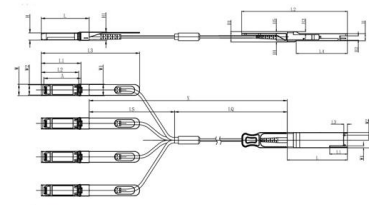

Selex Waterproof Switches , Reliable, Weather

Discover Selex Waterproof Switches, designed for reliable performance in any weather. Perfect for outdoor and damp environments, these switches offer

[Contact Us](#)