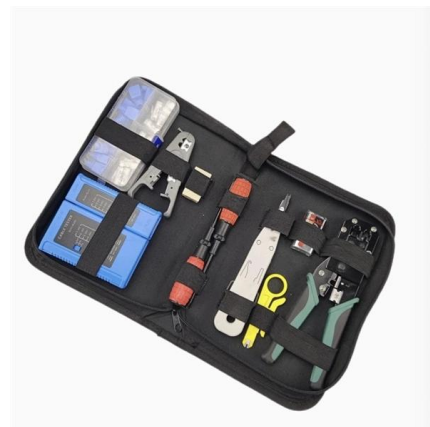

4U Server Rack Cabinet, Low-Profile, Side-Mount, Wall-Mount , Eaton

Equipment mounts sideways within this 4U rack cabinet to use limited space efficiently. The fully assembled enclosure organizes equipment up to 29.4 in. deep.

[Contact Us](#)

4U wall mount rack , Newegg