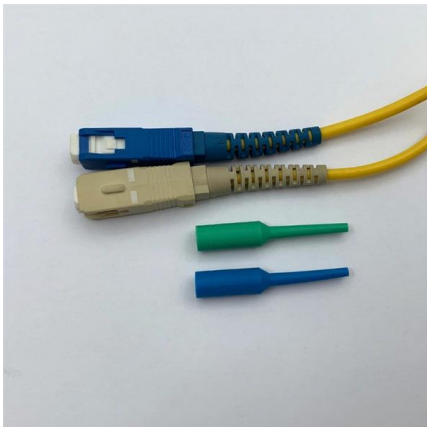

### **SRWF4U EATON ELECTRIC SmartRack 4U Low**

Buy SRWF4U EATON ELECTRIC SmartRack 4U Low-Profile Vertical-Mount Switch-Depth Wall-Mount Rack Enclosure Cabinet the best price, fast worldwide

[Contact Us](#)