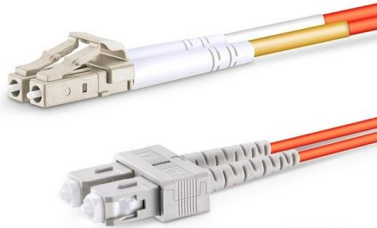

4U Switch Rack Mount

Buy Server Rack 4U Mini Wall Mounted Rack with

Check out Server Rack 4U Mini Wall Mounted Rack with Lock/Network Rack/Server Rack with 4 Power Socket & Cable - Tray (1No) - 1 Cooling Fan features,

[Contact Us](#)

Eaton Tripp Lite SRWF4U SmartRack 4U Low-Profile

The SRWF4U comes fully assembled and ready to mount to the wall. Equipment installation is easy with threaded mounting holes and hardware that support M6

[Contact Us](#)