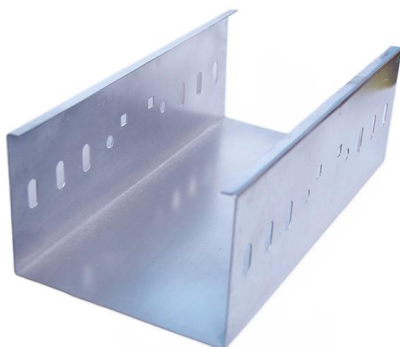

Discover essential information on server rack sizes and dimensions, including heights, widths, and depths, in our ultimate guide. Optimize your setup today!

[Contact Us](#)

Wall Mount Rack 4U-15U in Wall Mount Rack

Racks are available from 4U to 15U Variants with 400mm, 450mm, 500mm and 600mm deep configuration. We can also undertake customized requirements. Conforms to DIN 41494 OR

[Contact Us](#)

1U/2U/4U (Rack Unit) - Definition & Detailed Explanation

1U, 2U, and 4U are terms used to describe the height of a piece of equipment designed to be mounted in a standard 19-inch server rack. These measurements are

[Contact Us](#)

4U Server Rack Cabinet, Vertical-Mount, Switch-Depth, Wall-Mount