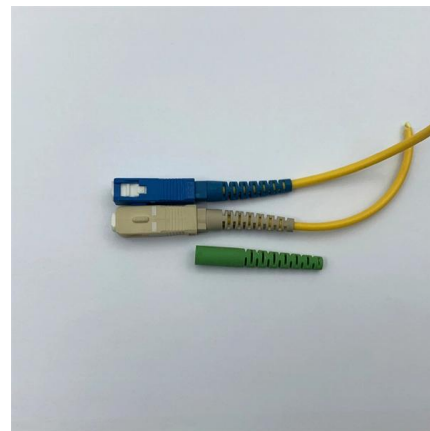

12U Racks , 12U Server Cabinets , Server Room Environments

12U Racks and Server Cabinets The 12U racks and data cabinets range from Server Room Environments covers standard rack mount IT applications for use in office, retail and warehouse

[Contact Us](#)