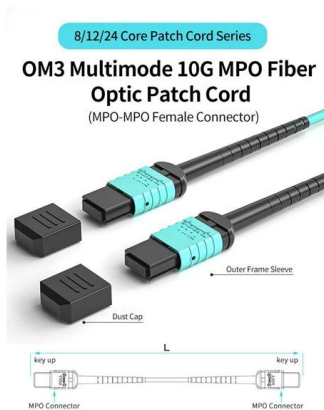

StarTech 4-Post 12U Wall Mount Network Cabinet with 1U Shelf

StarTech 4-Post 12U Wall Mount Network Cabinet with 1U Shelf, 19in Wall-Mounted Server Rack Kit, Up to 16in Mounting Depth, Ships Fully Assembled Visit the StarTech Store

[Contact Us](#)

4U Vertical Wall Mount Rack Enclosure

Model:RWF4U20 AZE's 4U Vertical Wall Mount Rack Cabinet Enclosure secures and organizes 4U EIA-standard 19-inch rack equipment in network wiring closets

[Contact Us](#)

NavePoint4U Vertical Wall Mount Enclosure, 24 inch to

This vertical cabinet offers a switch depth ranging from 24.6 inches (625mm) to 27.5 inches (700mm) to accommodate network switches and patch panels. This 4U

[Contact Us](#)