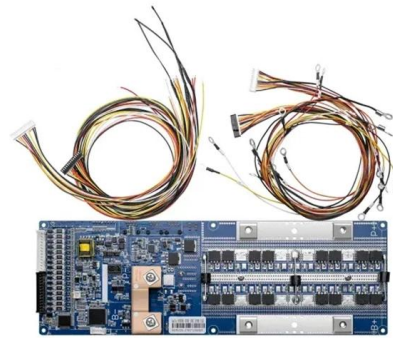

### Connector 48 pins , PRC48-0002-B - Breakoutbox

Our breakout boxes connect seamlessly with your ECU, providing a reliable interface for all your connectors. Experience the best in diagnostic precision with us.

### Two Door Internal/External Termination Box (up to 48f) (WM037-08)

The Two Door Internal / External Termination Box allows the connection of up to 48 fibres onto an adapter panel which is secured within the lockable wall box. The unit is supplied with 5 single

### **48 Headers, Male Pins , Connectors, Interconnects , DigiKey**

Headers, Male Pins This type of header contains male pins within a plastic base and is meant to be mated with a rectangular cable connector or a female socket header for board-to-board connection.