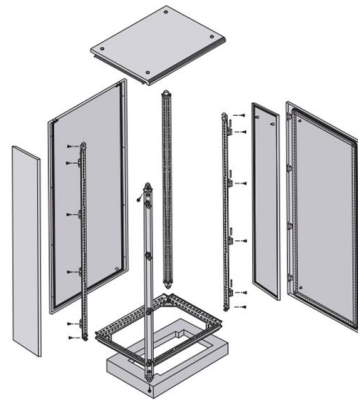

48 Pin ECU Housing Wire to Board PCB

Custom 48 Pin ECU Housing Wire to Board PCB
Male/Female Plug Car On-Board Controller Panel
Circuit Board Adaptor Aluminum Box No reviews
yet Wenzhou Lianzhong Connector Co., Ltd.

[Contact Us](#)

Mod6/Telco Patch Panel

Modular quadframe 19" telco panels provide RJ21 50-pin connectors wired to RJ11, 2-contact jacks. Often used to support voice, alarm, and low speed data.

[Contact Us](#)

48 Headers, Male Pins , Connectors, Interconnects , DigiKey

This type of header contains male pins within a plastic base and is meant to be mated with a rectangular cable connector or a female socket header for board-to-board connection.

[Contact Us](#)

MaxxECU PRO C3 (48-pin molex brown)

Purchasing through our authorized dealer network ensures you receive full technical support, warranty coverage, and access to the latest firmware and features.

[Contact Us](#)