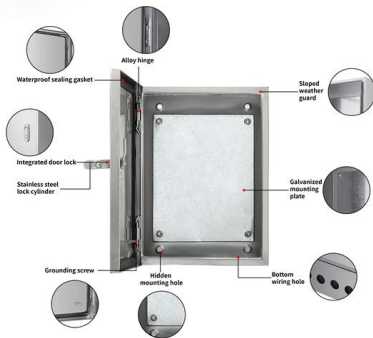

Dome Mechanical Fiber Optic Cable Junction Box 48

The big entrance is used for the sealing of uncut straight-through fiber cable, the small ports are used for branch fiber cable and drop cable. To adopt engineering

[Contact Us](#)

High quality FTTH junction box, 48 core IP55 fiber optic

The FDB-48 is suitable for indoor or outdoor FTTH applications that support up to 48 subscribers. It has a durable wall-mountable housing with a weatherproof gasket

[Contact Us](#)

4u Slide 48 Cores Rack-Mount Fiber Optical Distribution

4u Slide 48 Cores Rack-Mount Fiber Optical Distribution Frame, Find Details and Price about Distribution Box Distribution Panel from 4u Slide 48 Cores Rack

[Contact Us](#)

IP68 PP Direct/Splitting Connection 24/48 Core Splice

The optical 48 core splice closure is designed for distributing, splicing, and storing outdoor optical cables. Support direct and splitting connection.