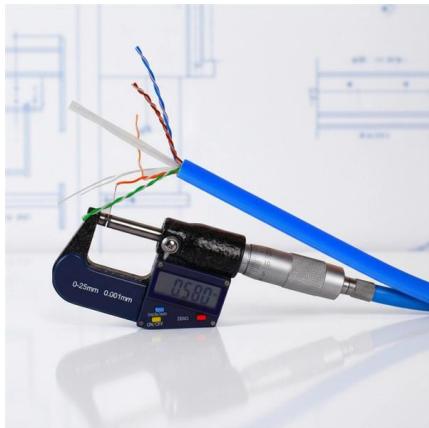

Feiboer Junction Box

Supplier highlights: This supplier is both a manufacturer and trader, exporting mainly to Kenya, Indonesia, and the United States. They offer full customization, design customization, and sample

[Contact Us](#)

Fiber Joint Enclosure

Service Provider of Fiber Joint Enclosure - Fiber Optic Joint Enclosure 48 Core Comscope, Plastic Ofc Joiner offered by Shiv Network Solutions, New Delhi, Delhi.

[Contact Us](#)