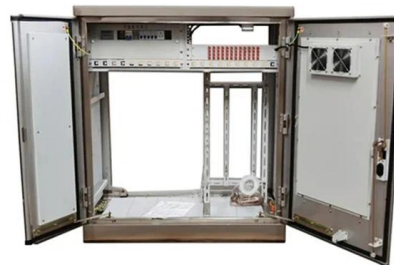

Fiber Optic Closures , Optical Communications , Corning

Corning Fiber Optic Splice Closures are designed for splicing fibers in aerial, duct and buried applications.

[Contact Us](#)