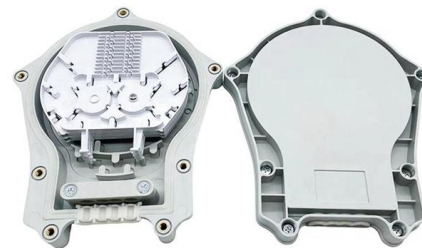

11 Best Server Racks for Your Mini Data Center

A server rack makes organizing cables and devices in your data center easy. Best practices for using a server rack/cabinet Choose the right rack

[Contact Us](#)

SmartRack Standard-Depth Rack Enclosure Cabinet Kit, 42U, 3,000

SmartRack enclosures hold up to 3000 lbs and support cooling, cable management, power distribution and monitoring features that keep critical servers and network equipment operating nonstop.

[Contact Us](#)

42U Server Racks

Designed to accommodate a wide range of servers, networking hardware, and accessories, these racks help maximize space efficiency while supporting optimal airflow and cable management.

[Contact Us](#)

Gcabling 19" 800mm Width 27U 42U Floor Standing Network Cabinet

Gcabling is one of the top network rack manufacturers and network cabinet suppliers in China. We can provide different types of server racks.

[Contact Us](#)