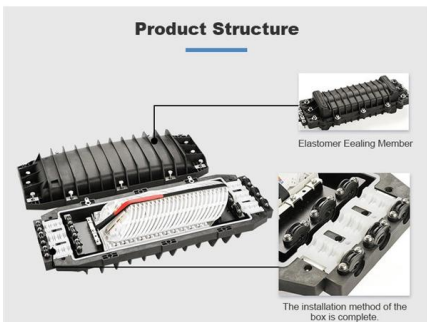

Product Structure

Business Router , Telekom Geschäftskunden

Zertifizierte IP-Router von marktführenden Herstellern mit garantiertem Servicelevel und Betreuung während des gesamten plan-build-run Prozesses.

[Contact Us](#)