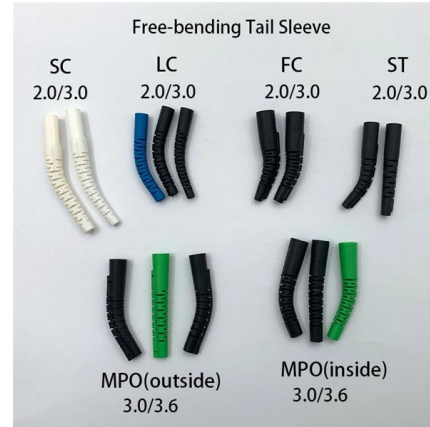

Cisco ASR 9000 Series 40 and 56 Gigabit Ethernet Line Cards Data

This line card delivers industry-leading 40 1-Gigabit Ethernet ports or a combination of 4 10-Gigabit Ethernet and 16 1-Gigabit Ethernet ports to any slot of a Cisco ASR 9000 Series

[Contact Us](#)

Transport Networks for 5G

As more traffic that was traditionally connected via wireline networks shifts to radios, additional sites will be required not for coverage but for capacity, e.g., at shopping malls, conference centers, train

[Contact Us](#)

Industrial Cellular Routers for IoT & Smart Cities , RAD

RAD offers a rugged and flexible line of industrial cellular routers, addressing a wide range of use cases where cellular connectivity, industrial design and IoT support

[Contact Us](#)