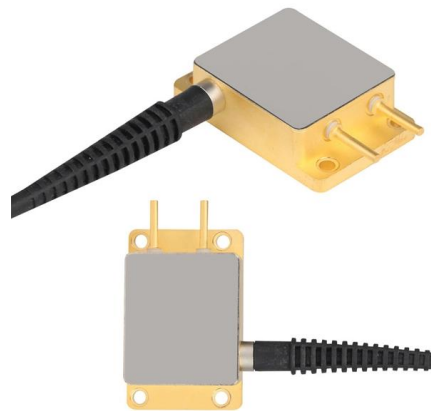

4 Wire Waterproof Connector, 4 Pin Male Female Plug

QOFOWIN 4 Wire Waterproof Connector, 4 Pin Male Female Plug LED Connector, with 16AWG IP68 20CM Extension Cable for Car,

[Contact Us](#)