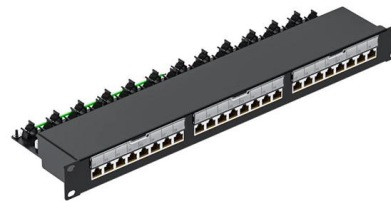

M12 d code 4 pin circular connector shielded male field mountable IP6

The M12 D-coded 4-pin connector is shielded and suitable for industrial and outdoor use with IP65/67 protection. It is a metric, field-installable, male M12

[Contact Us](#)