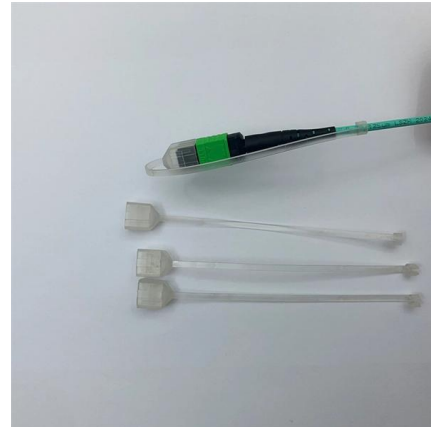

## 10Pack 4Pin Way Electrical Wire Connector 16AWG

Nilight 4Pin Way Electrical Wire Connector 10 Pack 16AWG Male Female Plug Socket Quick Disconnect Waterproof Plug Play 1.5mm Series Terminal for Car

[Contact Us](#)

## M8 4 Pin Male & Female Socket Panel Aviation Wire

?High Quality ?M8 4-Pin Male+Female Circular Aviation Connector use professional high quality black rubber bakeute makes it Insulation and flame

[Contact Us](#)

### 4 Pin IP68 Outdoor Waterproof Electrical Wire

?Widely used?- This connector is widely used to connect outdoor fountain,

[Contact Us](#)