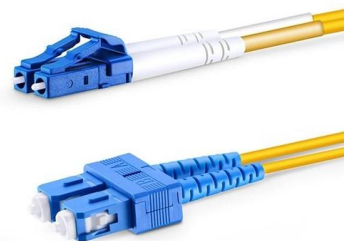

Fiber Termination Box, 1 in 1 Out Horizontal Fiber Optic

Buy Fiber Termination Box, 1 in 1 Out Horizontal Fiber Optic Splice Enclosure IP68 Fiber Cable Connection Box (24 core): Electrical Boxes - Amazon FREE

[Contact Us](#)