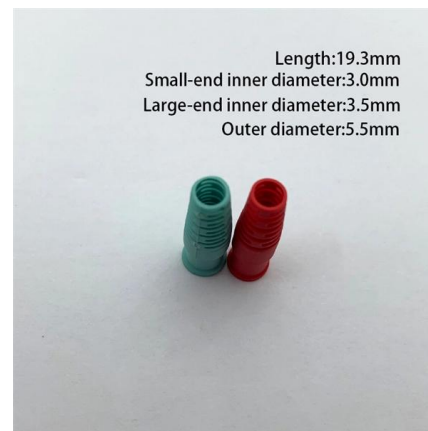

In Line Fiber Splice Enclosure, For 4in4out Fiber Optic

In Line Fiber Splice Enclosure, For 4in4out Fiber Optic In Line Fiber Splice Enclosure, For 4in4out Fiber Optic Item Number TBD12 Easy and quick

[Contact Us](#)