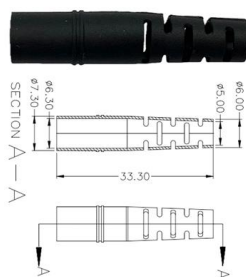

Fiber optic splicing jobs in Michigan

Active 5897 vacancies o Fiber optic splicing jobs in Michigan o Competitive salary o Full-time, temporary, and part-time jobs o Job email alerts o Find Fiber optic splicing jobs in Michigan and other big cities in