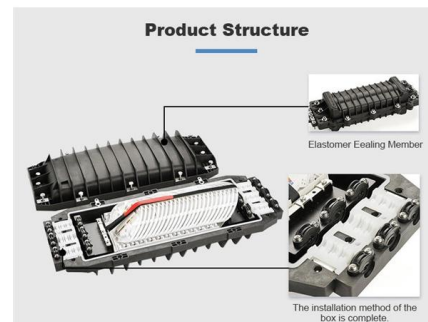

24 core fiber optic splice closure (4 in 4 out)

24 core fiber optic splice closure (4 in 4 out) The fiber optic splice closure is Good sealing, waterproof, moistureproof, not being corroded, repeatable open, expansion, maintenance, multiple connection 1.

[Contact Us](#)