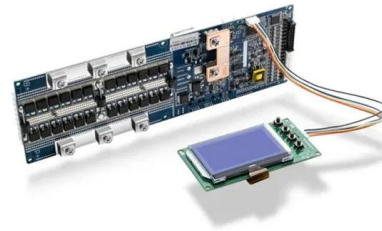

Streamline your electrical projects with reliable terminal box 4 core designed for easy installation and superior connectivity, ensuring optimal performance and safety.

[Contact Us](#)

4 Core Fiber Optic Termination Box FTB

High quality 4 Core Fiber Optic Termination Box FTB from China, China's leading product market Fiber Optic Termination Box product market, With strict quality

[Contact Us](#)

4 Cores Fiber Optic Terminal Box

This box is used as a termination point for the feeder cable to connect with drop cable in FTTx communication network system. It intergtates fiber splicing, splitting, distribution, storage and cable

[Contact Us](#)