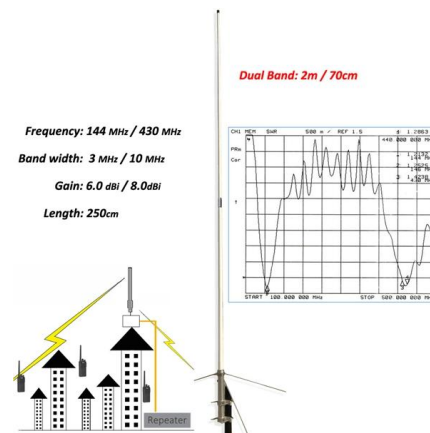

FTTH 4 Core Fiber Optic Terminal Box

FTTH 4 core Fiber Optic Terminal Box Description: The equipment is used as a termination point for the feeder cable to connect with drop cable in FTTx

[Contact Us](#)