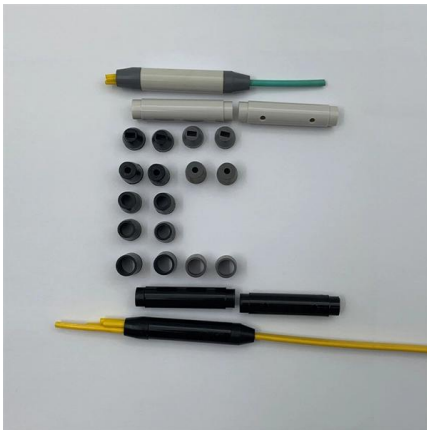

welding and optical fiber splicing, fiber and pigtail connector.

[Contact Us](#)