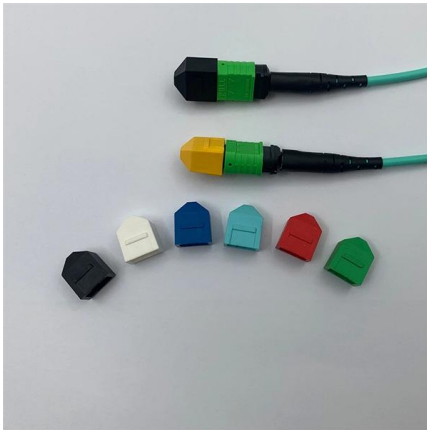

High-Performance 4 Core Fiber Optic Access Terminal Box

High-Performance 4 Core Fiber Optic Access Terminal Box, Find Details and Price about 4 Core Fiber Access Terminal Box 4-Core Fiber Box from High

[Contact Us](#)

4 Core Fiber Distribution Box

Discover the Best 4 Core Fiber Distribution Box Price at JUNPU! Upgrade your connectivity with our state-of-the-art Optical Distribution Panels. Experience

[Contact Us](#)

FTTH 4 Core Fiber Optic Terminal Box

The fiber splicing, splitting and distribution can be done in this box, and in meanwhile, it provides solid protection and management for the FTTH network

[Contact Us](#)

- ☒ TELECOM CABINET
- ☒ BRAND NEW ORIGINAL
- ☒ HIGH-EFFICIENCY

4 core fiber optic termination box

Discover 4 core fiber optic termination boxes with IP65 waterproof design, ideal for FTTH networks. Supports fiber optic cable assemblies, OEM available.

[Contact Us](#)