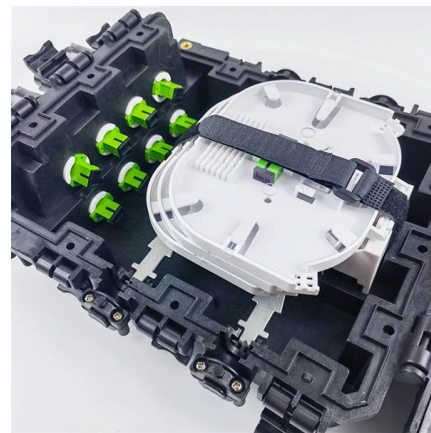

Passive optical network

Passive optical network A fiber optic cable assembly with SC APC connectors, as commonly used to link optical network terminals to passive optical networks A

[Contact Us](#)

4 Core Optical Fiber Cable Specification

What is 4 core fibre cable?

A 4-core fiber optic cable is a type of cable that contains four individual optical fibers within a single protective jacket. These fibers are used to transmit data as light