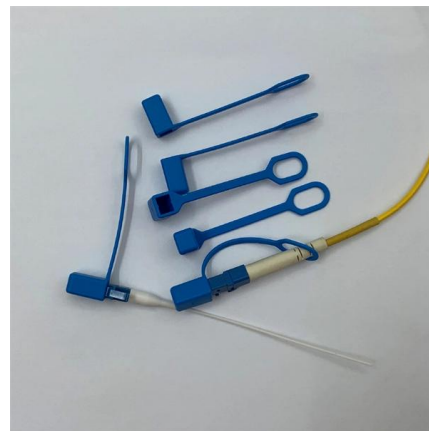

China Top 10 Fiber Optic Cable Manufacturers in 2025

The fiber optic cable industry in China has solidified its position as a global powerhouse, driving the expansion of high-speed networks, 5G infrastructure, and smart cities. As of November

[Contact Us](#)