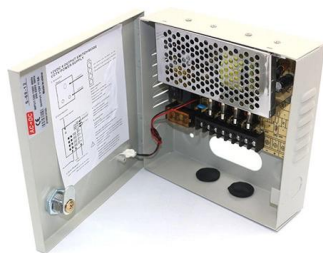

Larson Electronics

Made in Texas The Larson Electronics MPD-380.3P-45KVA-240D120-8X320R6W power distribution substation converts three-phase 380V AC electrical current into three-phase 240D/120V AC. This

[Contact Us](#)