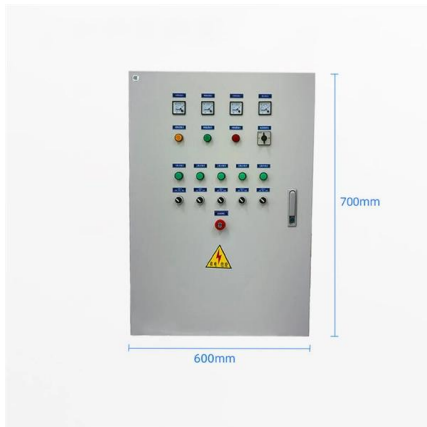

Cabinet Power Distribution Box

The Characteristics of Three-Phase 380V Dual-Speed Control Cabinet Power Distribution Box with Smoke Exhaust Fan Fire Linkage Water Pump Equipment Efficient energy utilization: The distribution

[Contact Us](#)

[Hot Item] 50Hz 380V 3 Phase Electrical Distribution Box

50Hz 380V 3 Phase Electrical Distribution Box, Find Details and Price about Switchgear Electrical Switchgear from 50Hz 380V 3 Phase Electrical Distribution Box - Jiangsu Dechun Power Electric

[Contact Us](#)

Three-Phase 380V Dual-Speed Control Cabinet Power Distribution

This Power distribution box boasts remarkable advantages and features. Its structural design is well-optimized, enabling effective power distribution and circuit protection, and preventing

[Contact Us](#)