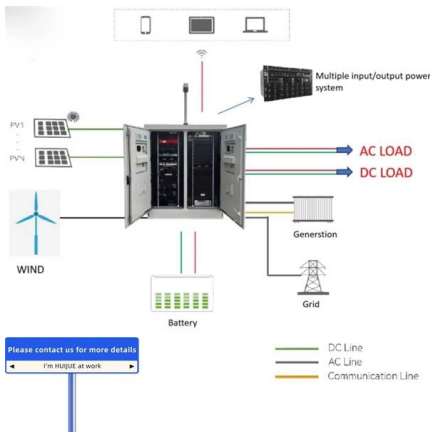

## Power Distribution Box 380V with 32A CEE Input and Dual 32A

Product Summary: Power Distribution Box 380V with 32A CEE Input and Dual 32A Outputs for Stage Equipment Lighting Systems

[Contact Us](#)