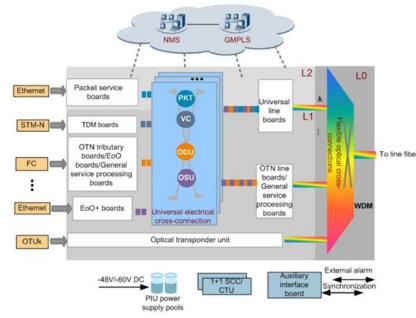

9 Best Fiber Internet Routers 2025 , HighSpeedOptions

Make the most of your fiber internet connection with the right equipment. Here we show you the 9 best routers for fiber internet.

[Contact Us](#)

JioFiber Prepaid Broadband Plans , Unlimited WiFi

Choose best prepaid broadband plans for your home as per your data needs. Our unlimited wifi plans are best suitable for working from home users. Know more.

[Contact Us](#)

Best Wi-Fi Access Points: 2026's Top Five , Dong Knows Tech

Broadband: Fiber-optic ONT vs. Cable modem , How to activate a Cable modem , Broadband troubleshooting , 10Gbps

[Contact Us](#)