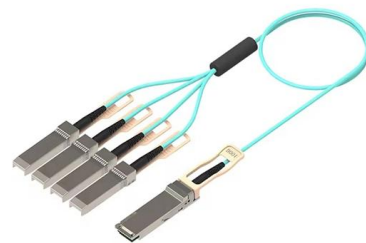

Cable Tray Accessories , RS

Cable trays are components used in the wiring of buildings to support insulated cables and organise them to be hidden from view. They offer an alternative to open wiring or electrical conduit systems

[Contact Us](#)