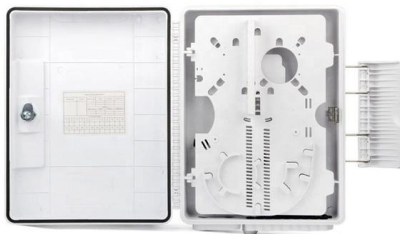

Cable Trays & Accessories , Cable Management Systems , MEP

SFSP manufactures a wide range of products capable of providing the characteristics which respond to the proposed application, along with quality of assembly, speed of installation, and cost-saving cable

[Contact Us](#)