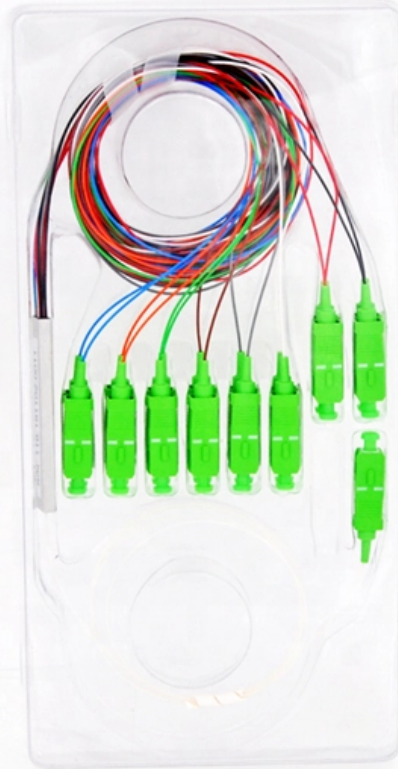

32 Pipe Cable Tray Accessories

32 Pipe Cable Tray Accessories

CABLE MANAGEMENT SYSTEMS CABLE TRAYS & ACCESSORIES

We manufacture a wide range of products capable of providing the characteristics which respond to the proposed application, along with quality of assembly, speed of installation, and cost-saving cable trays.

A functional cable tray system consists of various clamping, supporting, and splicing accessories in order to achieve the best possible system. Other add-ons include plastic nuts, bolts, swift clips, wire