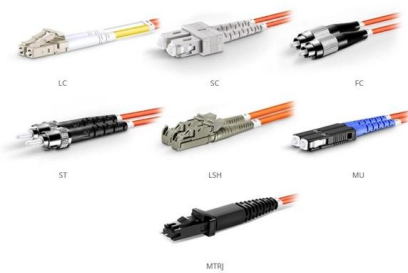

OM1 Fiber Patch Cable Family

Tray Cable , Tray Cable Inventory for Industrial Use

Browse OmniCable's extensive tray cable inventory, including 600V tray cables for power and control in wet, dry, and hazardous locations, with single and multi

[Contact Us](#)