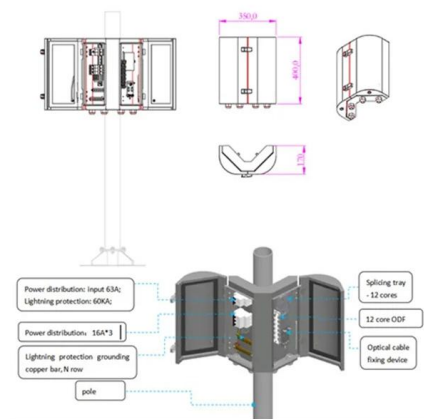

Cable Trays , Cable Trays and Accessories , YESSS Electrical

Discover our extensive range of cable trays for the perfect office storage solution. Sourced from leading brands including Marco, Unitrunk and Pensa, we stock a variety of light to medium-duty sizes and

[Contact Us](#)