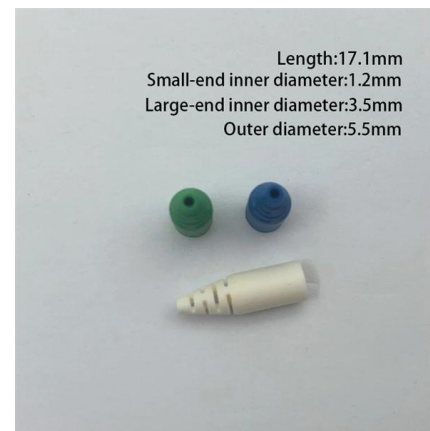

Legrand SRFUT300150PG Unequal Tee 300-150mm

The Legrand SRFUT300150PG is an unequal tee, used to connect Swifts heavy duty steel cable tray from 300mm x 50mm to 150mm x 50mm. FEATURES & SPECIFICATION Unequal tee for Swifts

[Contact Us](#)