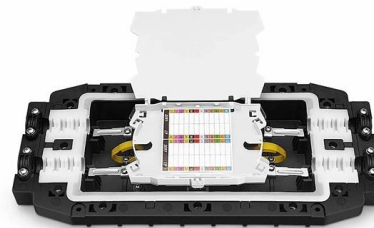

Pre Terminated Fiber Optic Cable Assemblies , A Plug

Our pre-terminated Fiber Optic Cables offer a plug and play custom fiber solution for seamless installation in electrical conduits or within walls for both residential and

[Contact Us](#)