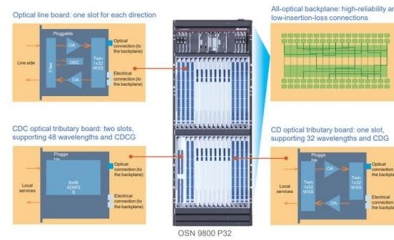

Router-Switch : One-Stop Global IT Distributor for Enterprises

IDC: Ethernet Switch Demand Surge 54.7% - Maximize Margins via AI-Ready Solutions High-Profit 400G/800G Data Center Switches Multi-Brand with Local Inventory: Cisco, Huawei, Mellanox &

[Contact Us](#)

Cisco 400G Data Center Networking

High-performance 800G data-center switch for enterprise, HPC, and telco and ideal for data-center spine switches. Get scale and performance and power saving with

[Contact Us](#)