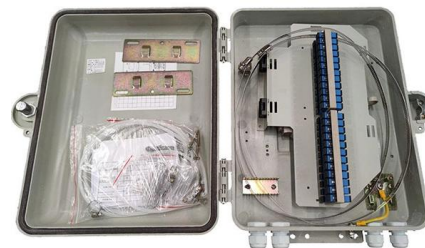

[Contact Us](#)

Copper Patch Panel Guide

The GigaTech Products GT-C5EKCHDSPPR1U-24 provides a rugged 1U rack mount solution for high density copper termination. UTP couplers snap in and out of the front panel for easy changes.

[Contact Us](#)

Patch Panel Port Density and Rack Cable Layout: A

Plan patch panel port density and rack cable layout: pick between 24 vs 48 ports, keep PoE bundles cool, label clearly, and protect airflow.

[Contact Us](#)

24-Port 1U Rack-Mount Cat5e/6 Offset Feed-Through Patch Panel

24-Port 1U Rack-Mount Cat5e/6 Offset Feed-Through Patch Panel with Cable Management Bar, RJ45 Ethernet, TAA

[Contact Us](#)

1RU Horizontal 24 SLOTS Cable Management Rail

The CMR-1RU-24 Horizontal Cable Management Rail is compatible with all 19-inch racks. They are designed with 24 slots and used to cable manage between your

[Contact Us](#)

Cable Management Tray on Rack 19" 24 Ports D.800