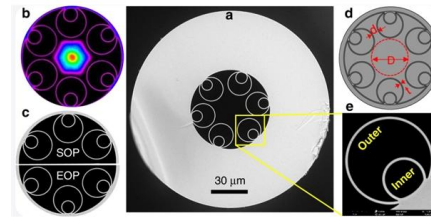

### 24Cores Fiber Access Terminal Box

24Cores Fiber Access Terminal Box is able to hold up to 24 subscribers. It is used as a termination point for the feeder cable to connect with drop cable in FTTH network system. It integrates fiber splicing,

Cable structure