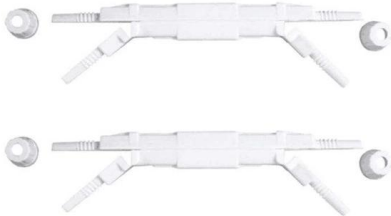

FTTH 24 Core Outdoor Fiber Optic Termination Box Description 1. Used for wiring connection of the optic cable and fiber optic equipments; 2. Used for protective

[Contact Us](#)

PTE 24 U.I. 24-Port Fiber Optic Terminal Box Manufacturer

Enhance your network capacity with our 24-Port Fiber Optic Terminal Box, designed for high-density direct termination and patching. The cabinet conveniently caters

[Contact Us](#)

FTTH 24 Core ODF/Patch Panel/Fiber Optic Terminal

Model NO.: Swing Type Rack Mount Fiber Patch Panel Type: Optical Fiber Distribution Box Wiring Devices: ODF Certification: ISO, RoHS Condition: New

[Contact Us](#)