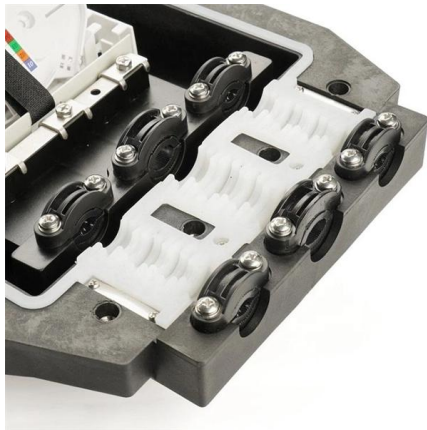

FTTH Outdoor Termination Box 24 Core Optical Fiber

The FDB is made of high strength materials,UV resistance,waterproof,maximum capacity up to 24cores,with perfect space design,a variety of PLC splitter can be

[Contact Us](#)

FTTH 24 Core Fiber Optic Distribution Box Optical Fiber Terminal Box

FTTH 24 core fiber terminal box is suitable for the distribution and terminal connection for various kinds of optical fiber system, especially suitable for mini-network terminal distribution, in which the optical

[Contact Us](#)

24 Cores Termination Box for Fiber Optics

EPCOM 24 Cores Termination Box provides IP65 protection for fiber splicing and distribution. Ideal for FTTH, ensuring reliable and high-speed connectivity.

[Contact Us](#)