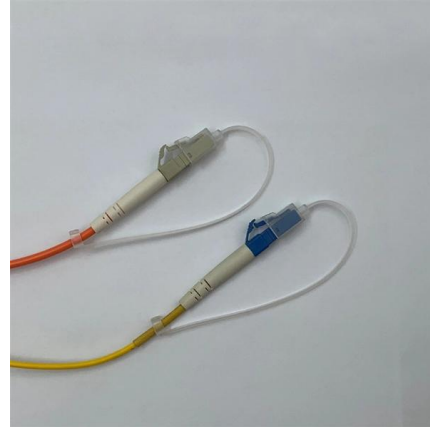

Edge computing outdoor communication cabinet in Poland 1000mm

ICEENG CABINET serves customers in 18+ countries across Africa, providing outdoor communication cabinets, power equipment enclosures, and battery energy storage cabinets for telecommunications,

[Contact Us](#)

200kW, 1200V, 250A DC-DC Cabinet

The unit is a bidirectional 200kW / 1200V DC/DC power converter cabinet solution. As a combined buck/boost air-cooled converter, it can be set up in either charging

[Contact Us](#)

POWER SUPPLY FOR EDGE COMPUTING NODES CO DESIGN OF TELECOM CABINET

Edge computing using a 200kWh lead-acid battery cabinet from Brazil Recently, photovoltaic (PV) with energy storage systems (ESS) have been widely adopted in buildings to overcome growing power

[Contact Us](#)