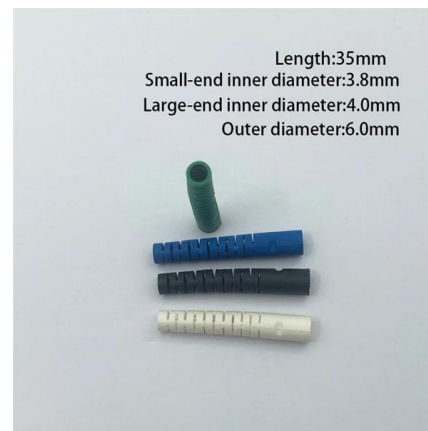

Size determination, installation method and wiring mode

The distribution box is the central hub of the home circuit and the general control of our daily power consumption. It is an indispensable electrical equipment. If there

[Contact Us](#)