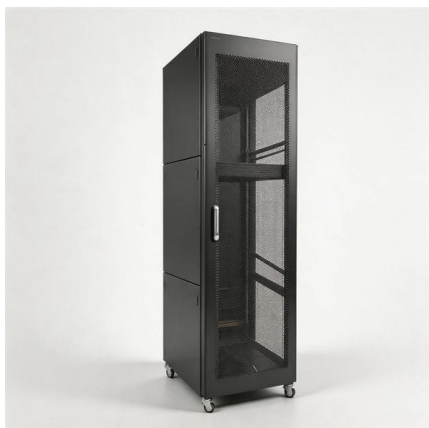

Size determination, installation method and wiring mode

The distribution box is the central hub of the home circuit and the general control of our daily power consumption. It is an indispensable electrical equipment. If there

[Contact Us](#)