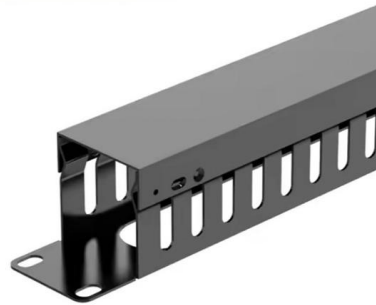

empty box fully equipped

2pcs 8 ports optical fiber terminal box mini empty box fully equipped FC SC LC ST 4/8 cores adapter pigtail junction box (Red/Black): Amazon .uk: Business, Industry & Science - material: Made of

[Contact Us](#)

24 Port Fiber Patch Panel SC FC LC Pigtail ODF 1U Optical

24 Port Fiber Patch Panel SC FC LC Pigtail ODF 1U Optical Fiber Terminal Box Optical Fiber Distribution Frame (24 CORE FC UPC SM)

[Contact Us](#)