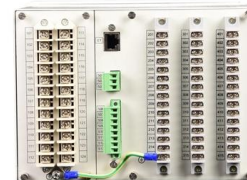

86 Type Fiber Optic Faceplate Desk Box/terminal Box 2 Cores Fiber

86 Type Fiber Optic Faceplate Desk Box/terminal Box 2 Cores Fiber Socket Panel SC Adaptor FTTH Optical Rosette

[Contact Us](#)