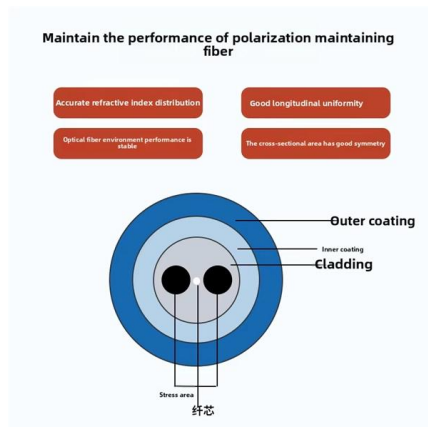

Industrial PoE Network Switch with Optical Fiber Bypass

Extreme PoE Networks Switches for Harsh Environments Despite its IP40 Durable Aluminum housing, no fan design can provide efficient heat dissipation. 8 Port

[Contact Us](#)

2 Optical 8 Electrical Gigabit Managed Industrial POE

BL168GMP-SFP is a managed industrial PoE switch with 2 gigabit optical and 8

[Contact Us](#)

8 Port Managed PoE Switch

8 Port Managed PoE Switch delivers 8x Gigabit PoE+ ports, 2 SFP uplinks, 150 W power budget, L2 security & QoS - ideal for surveillance, enterprise networks.

[Contact Us](#)