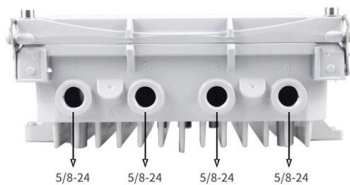

Get Turing Pi 2, mini ITX cluster board

Efficient, modular, cloud-native The Turing Pi 2.5 is a 4-node mini ITX cluster board with a built-in Ethernet switch that runs Turing RK1, Raspberry Pi CM4 or Nvidia

[Contact Us](#)