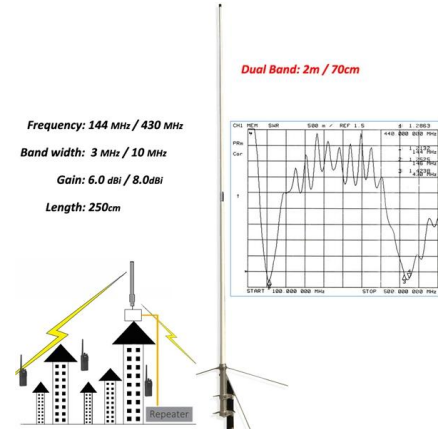

Introduction to WANs

Circuit-switched communication links: Circuit switching dynamically establish-es a dedicated connection for voice or data between a sender and a receiver. Before communication can start, it is necessary to

[Contact Us](#)