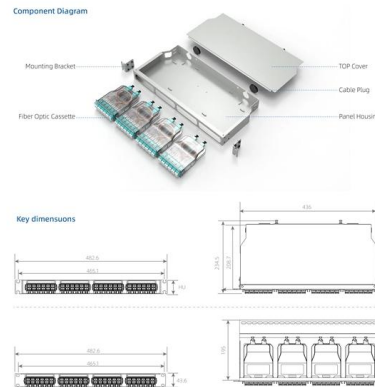

Metropolitan Area Network

Metropolitan Area Networks A metropolitan area network (MAN) is a network that covers a smaller geographical area such as a city or a large college campus system. Good examples of MANs are the

[Contact Us](#)