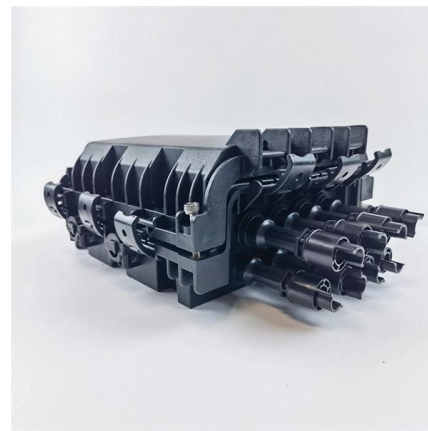

Suchergebnis Auf Amazon Für: 19 Zoll

RackMatic - Server Gehäuse Chassis Rack 19"
IPC microATX 2HE 2x3.5" Tiefe 350mm 3,8 (8)
13600EUR

[Contact Us](#)