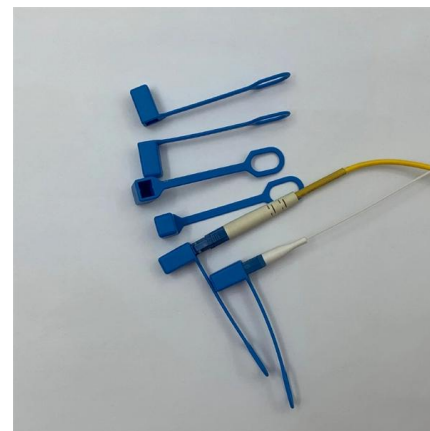

1U vs 2U vs 4U Servers: What "U" Means & How to

Learn what a rack unit (U) is, how 1U/2U/4U differ, and how to pick the right chassis height for disks, PCIe/GPU, noise, power, rails, and airflow. ?

[Contact Us](#)

StarTech 42U 4-Post Open Frame Server