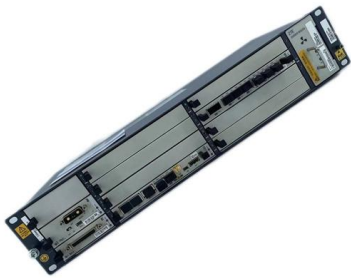

Server rack cabinet 19 inch 42U 600x1000x2000mm

Four leveling feet are supplied to configure the cabinet in a fixed position and

[Contact Us](#)

Rack diagram

Each module has a front panel that is 19 inches (482.6 mm) wide, including edges or ears that protrude on each side which allow the module to be fastened to the rack frame with screws." [19-inch rack.

[Contact Us](#)

42U Rack Dimensions & Specifications , AZE

Almost all data centers have standardized on 42U racks. The EIA (Electronic Industries Alliance) standard server rack is a 19 inch wide rack enclosure with rack mount rails which are 17 3/4" (450.85