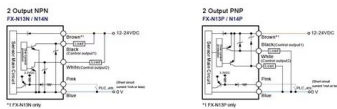

Server Rack 19" 800x1000 42U Black Grilled Door

Solid floor-standing rack cabinet characterized by a sturdy structure with 2mm thick 19" uprights and innovative 3mm thick corners and reinforced base. The strength

[Contact Us](#)