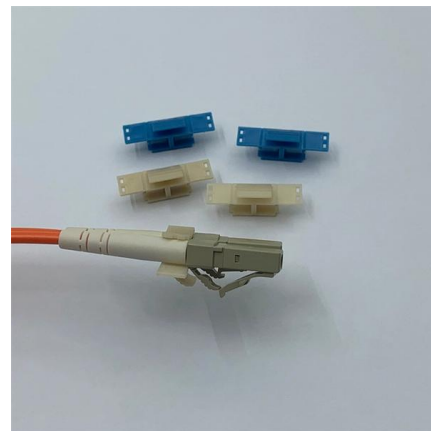

Digitus network cabinet

19-inch network technology The 19-inch format is used as a standard worldwide and is a frequently used measurement for the width of cabinet and enclosure systems, as well as servers, Ethernet switches,

[Contact Us](#)