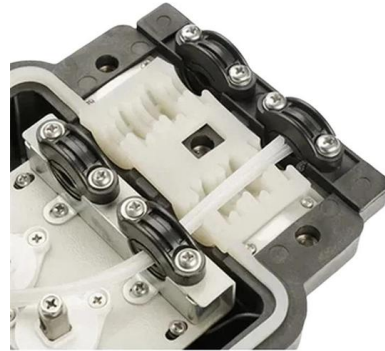

### 12U 600mm Wide x 600mm Deep IP55 Wall Mount Outdoor Cabinet

AZE's IP55 Outdoor wall mount cabinets are designed to protect your sensitive network equipment from harsh environments, with 6U, 9U, 12U, 15U and 18U available.