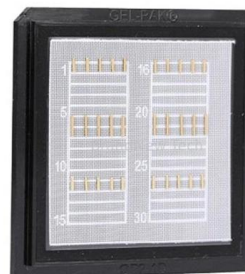

DTVS 1200MM Deep Network Cabinet 42U SPCC Steel

Supplier highlights: This supplier is both a manufacturer and trader, collaborating with Fortune 500 companies while maintaining strict quality control. They offer full

[Contact Us](#)