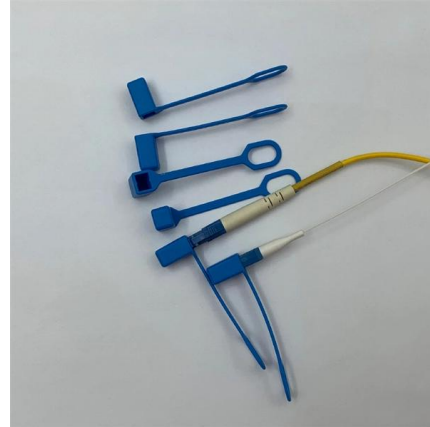

12 Ports SC Termination Box-Fiber Optic Solutions

Fiber Optic Termination Box 12 Ports SC Simplex Type The fiber optic terminal box is a kind of fiber optic management products used to distribute and protect the

[Contact Us](#)

12 Port Fiber MST Multiport Service Terminal Box

Engineered for outdoor use, the MST box is not only ideal for FTTH applications, but also widely used in FTTA and other harsh environments, ensuring long-term

[Contact Us](#)

12 Ports DIN Rail Terminal Box

12 Ports DIN Rail Terminal Box 29,00 EUR Add to cart SKU: LM-SPDIN24 Category: DIN rail fibre optic termination boxes Adapter plate and adapters not included

[Contact Us](#)