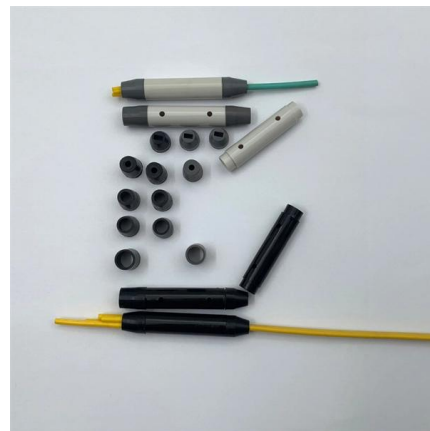

Fiber Optic Connection Box Optical Fiber Cable Splice

Fiber optic splice enclosure can orderly store fiber connector and remaining fiber, in which the storage disc can be up to four layers large capacity and adjusted according to the number of cores connected

[Contact Us](#)