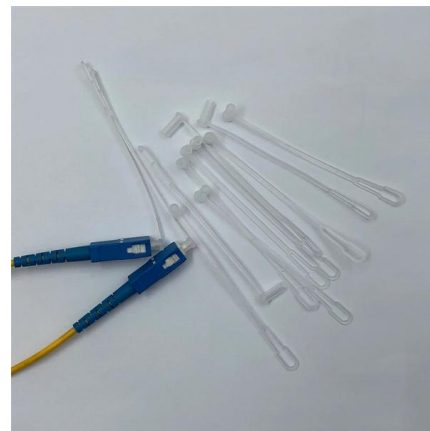

Fiber Optic Termination Box, 12 Splices

The 12 cores plastic fiber optic distribution box provides a protected connection point for the feeder cable and drop cable in FTTH and FTTx networks. It integrates

[Contact Us](#)