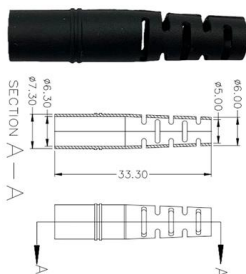

SC/APC Integrated ODF Splicing Tray