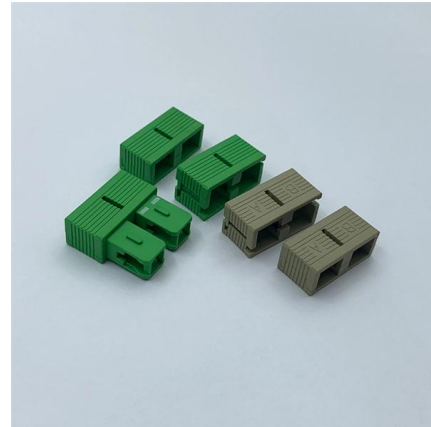

The Ultimate Fiber Optic Cable Size Reference Chart

Choosing the Right Fiber Size for Your Application
Selecting the correct fiber optic size for your specific application is crucial to ensuring optimal

[Contact Us](#)

LC 12 core simplex sc connector patch panel metal fiber

We are a LC 12 core simplex sc connector patch panel metal fiber splice enclosures Manufacturer. We supply fiber optic panels in competitive cost and short lead

[Contact Us](#)