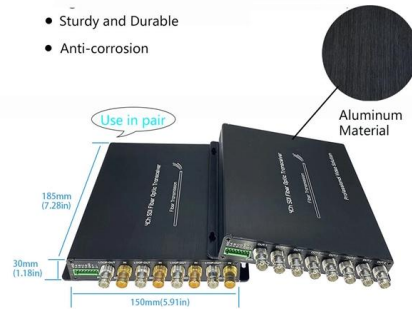

12-core fiber optic splice

12-core fiber optic splice

High Quality Aluminum Housing with Compact Size

- Sturdy and Durable
- Anti-corrosion

Fiber Optic Color Code: The Ultimate TIA-598-C Guide

Master the TIA-598-C fiber optic color code standard. Read our complete guide and use our free interactive calculator to easily identify 1-144 core cables.

[Contact Us](#)

Small Inline Fiber Optic Splice Closure, 24 Single Fiber

The small 24 core fiber splice closure provides splices, joint, distribution and storage of optical cable which allows for 7 - 10mm cable entry, 2 in out.