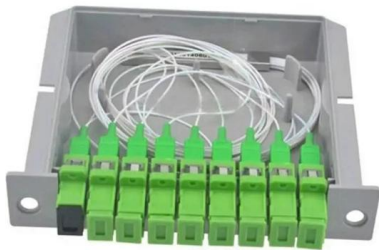

48 96 Core Fiber Optic Splice Closure IP68 Waterproof ABS Joint Box

48 96 Core Fiber Optic Splice Closure IP68
Waterproof ABS Joint Box FTTH Aerial Horizontal
OFC Optical Fiber Cable Fusion Box

[Contact Us](#)

kyrgyzstan+customs+cost+fiber+optic+dis tribution+box+12+cores

All Companies and suppliers for kyrgyzstan+cust
oms+cost+fiber+optic+distribution+box+12+co
res Find wholesalers and contact them directly
Leading B2B marketplace Find companies now!

[Contact Us](#)

kyrgyzstan-customs-cost-fiber-optic- distribution-box-12-cores

All Companies and suppliers for kyrgyzstan-custo
ms-cost-fiber-optic-distribution-box-12-cores Find
wholesalers and contact them directly Leading
B2B marketplace Find companies now!

[Contact Us](#)