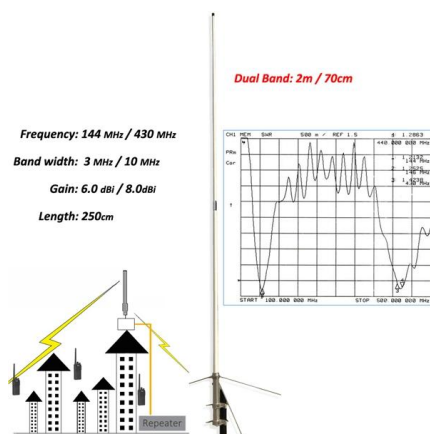

GAOTek 12 Core Fiber Optic Splice Tray (ODF module)

Overview GAOTek 12 core Fiber Optic Splice Tray (ODF module) is an integration melting module 12 core fiber optic splice tray. It has an ODF application system

[Contact Us](#)