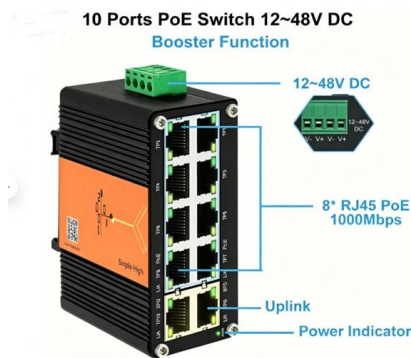

Cable Tray Technical Guide A practical guide to product selection and

Cable tray installed in a hazardous location must contain only those cables that are appropriate for this type of environment as defined in Chapter 5 of the NEC.

[Contact Us](#)

Anixter - Wire and Cable, Networking, Security and Utility Power

Anixter - Wire and Cable, Networking, Security and Utility Power Solutions

[Contact Us](#)

Cable Tray Systems: Requirements and Best Practices

Comprehensive guide to cable tray systems requirements: tray types, materials, loading, supports, bonding, routing, and best practices for safe electrical cable management.

[Contact Us](#)