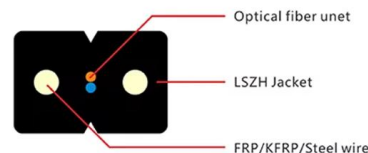

TP1910 10GB SFP+ Switch (8 Port)

With 10 GBASE speeds available for your Small Form-factor Pluggable devices, the switch enables optical fiber cable connection into your Ethernet network.

[Contact Us](#)