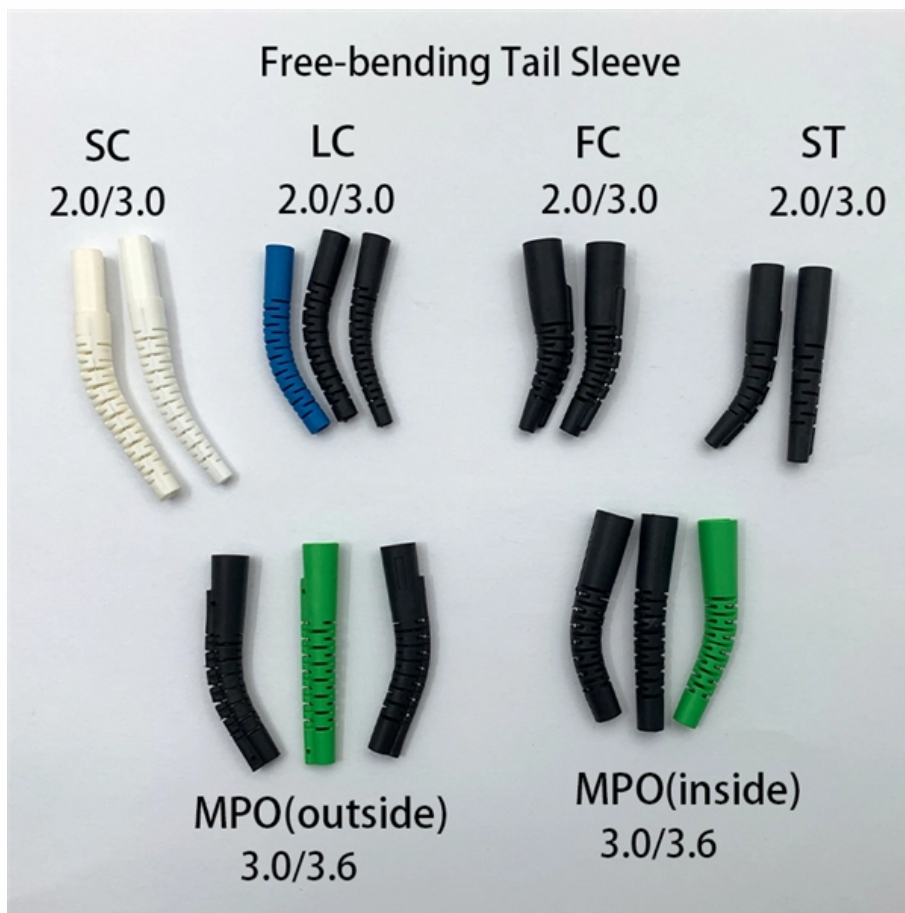

10G switch optical port

10G switch optical port

Understanding 10G Switches: The Future of Network Connectivity

Explore 10G switches: the future of network connectivity. Learn about 10Gb Ethernet, gigabit speeds, 10G switch features, and port options for your setup.

10 Gb Gigabit Switches , NETGEAR

The NETGEAR XS708T is a powerful Smart Switch that comes with 8 ports of 10-Gigabit Copper connectivity, with 2 shared Combo Copper/SFP+ Fiber ports for 10G Fiber links.

[Contact Us](#)

How to Connect 10G SFP+ Ports on a Switch: Setup, Configurations

In this guide, we compare 10G SFP+ direct attach copper cables (DAC), active optical cables (AOC), and optical modules--helping you decide which option fits your network needs.