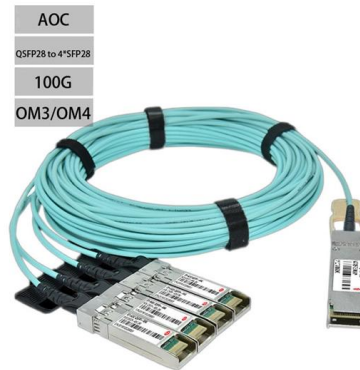

[Contact Us](#)

10 Gigabit SFP Switches , 10 Gig SFP Switch , 10Gbs

VERSITRON's 10 Gig SFP Switches feature 4x 1G/10G SFP/SFP+ ports, providing high-speed fiber connectivity ideal for large enterprises and data centers. These

10G Switch ELFCAM

ELFCAM 10G Switch sells a wide selection of compatible optical module parts, fiber optic cables, Ethernet switches, optical utilities and optical manufacturers. Free Shipping! Explore the fiber

[Contact Us](#)

10 Gigabit Ethernet

10 Gigabit Ethernet Router with two dozen 10 Gigabit Ethernet ports and three types of physical-layer module 10 Gigabit Ethernet (10GE, 10GbE, or 10 GigE) is a

[Contact Us](#)

Amazon : 8 Port 10Gb SFP+ Web Managed Fiber

About this item ?10Gb Super-Fast Fiber Switch?This 10 gigabit switch features 8 x 10G SFP+ ports and 160Gbps switching capacity, providing higher-speed

[Contact Us](#)