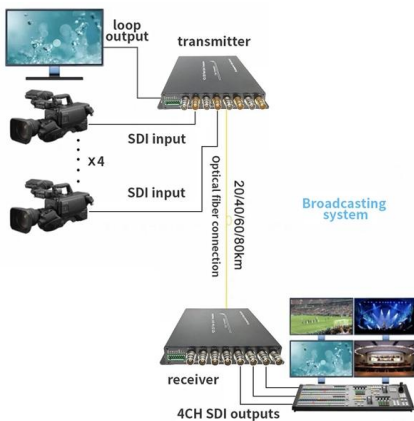

Basket Tray Cable Management Systems

Explore our versatile Basket Tray systems for efficient cable management! Choose from EZ, HDG, or Stainless Steel trays to meet your needs.

[Contact Us](#)

Cable tray

ABB designs and manufactures cable tray systems, including perforated tray, cable ladder, channel tray and strut (metal framing).

[Contact Us](#)

Cable tray

ABB designs and manufactures cable tray systems, including perforated tray, cable ladder, channel tray and strut (metal framing), directly from production facilities in

[Contact Us](#)

Full Certified 50-1000mm Width Galvanized Electrical

We are a professional manufacturer that specializes in cable tray and strut channel for many years. As we're a manufacturer, so we can make sure product quality

[Contact Us](#)