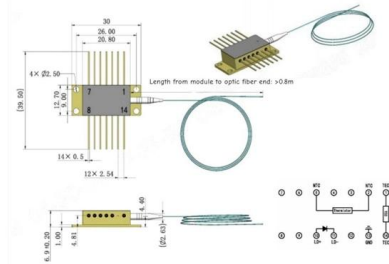

# **1000mm deep cable tray for cable TV transmission**

## 1000mm deep cable tray for cable TV transmission

---

Outline drawings  
mm